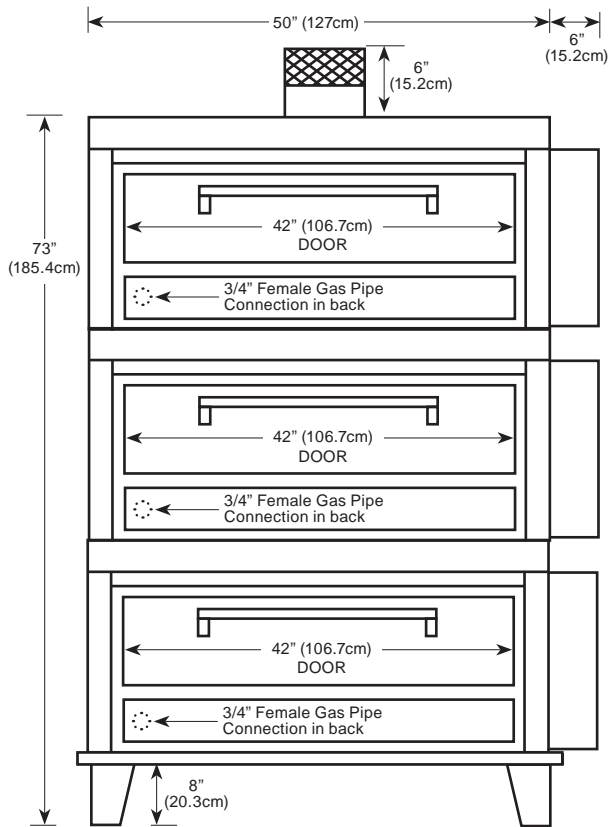

MAXIMIZER

Gas Bake & Roast Ovens

MODEL CW43BSC

Gas Bake/Roast Ovens can be combined with gas Pizza Ovens to meet your specific needs. Contact Peerless for details.

**FRONT VIEW
CW43BSC**